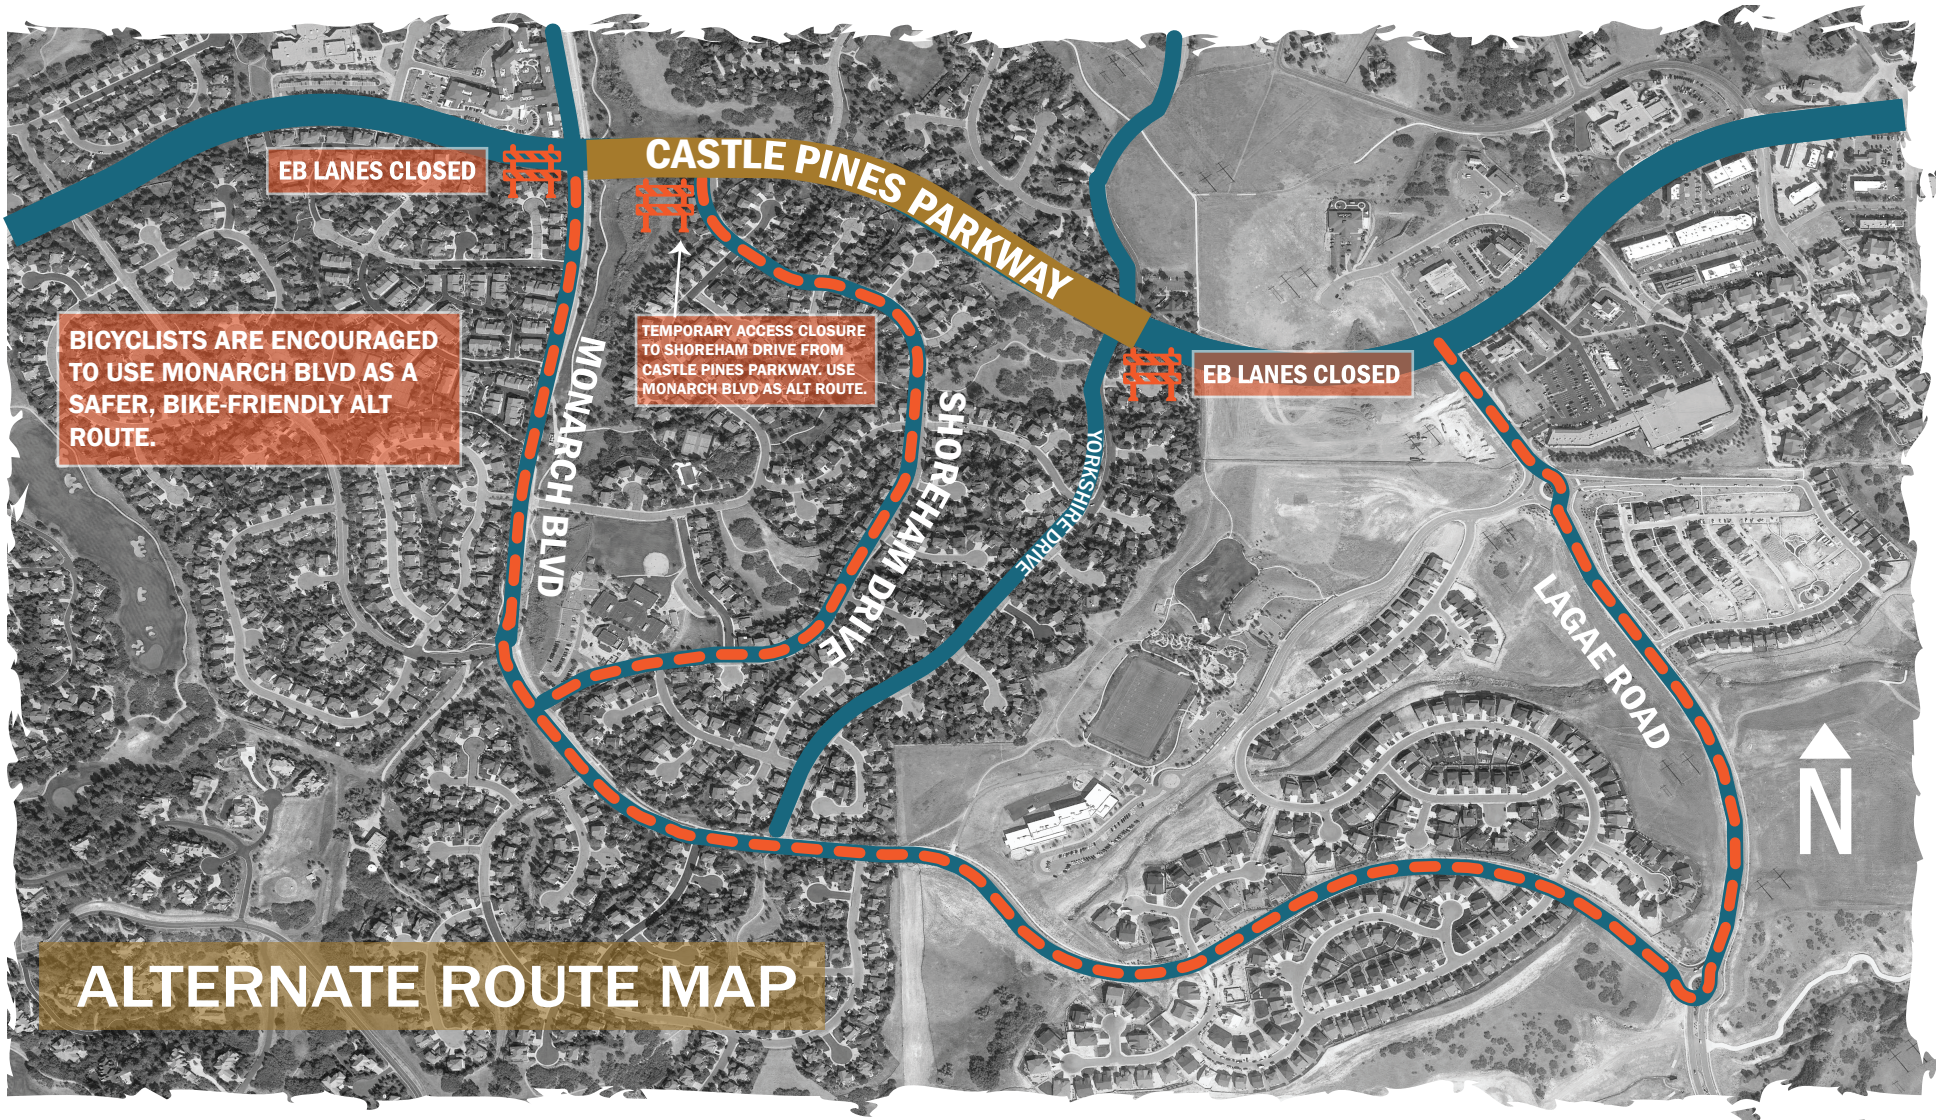

CASTLE PINES PARKWAY RECONSTRUCTION PROJECT

Yorkshire Drive to Monarch Boulevard

BICYCLISTS ARE ENCOURAGED TO USE MONARCH BLVD AS A SAFER, BIKE-FRIENDLY ALT ROUTE.

TEMPORARY ACCESS CLOSURE TO SHOREHAM DRIVE FROM CASTLE PINES PARKWAY. USE MONARCH BLVD AS ALT ROUTE.

ALTERNATE ROUTE MAP

LEGEND

-  PROJECT LIMITS
-  ALTERNATE CAR & BIKE ROUTE
-  EB LANES CLOSED

Visit the project site for more information.
www.castlepinesco.gov/cprecon

Call the City.
303.705.0200

Sign up for **The Source**.
Our community e-newsletter.